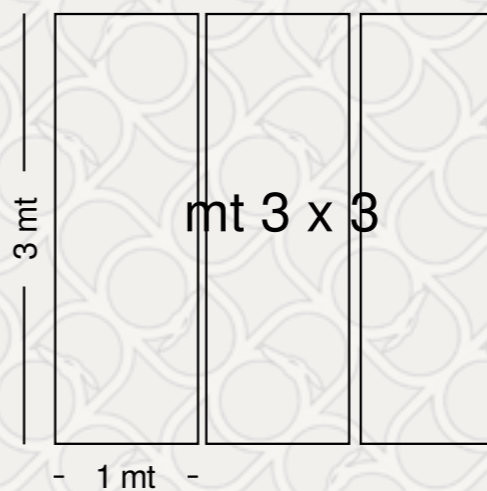

MONSTERA decorative panels