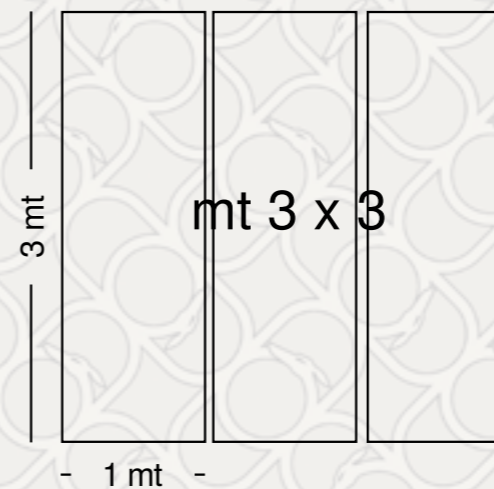

FOREST decorative panels

Z18974

Z18973