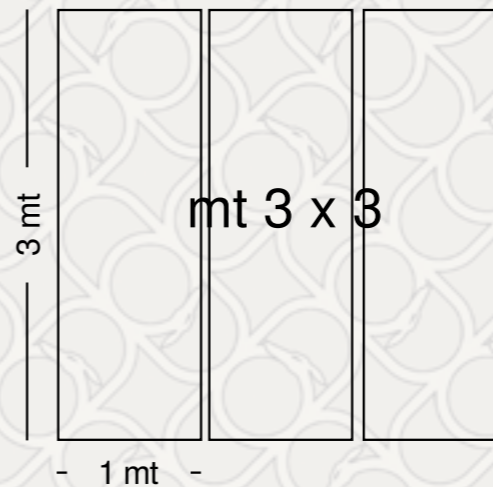

TROPICAL VIEW decorative panels