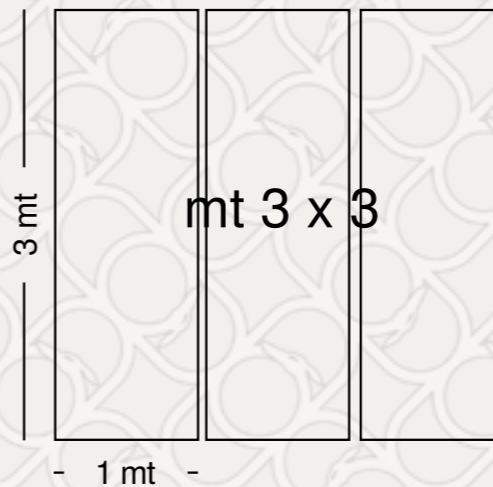

STUCCO decorative panels