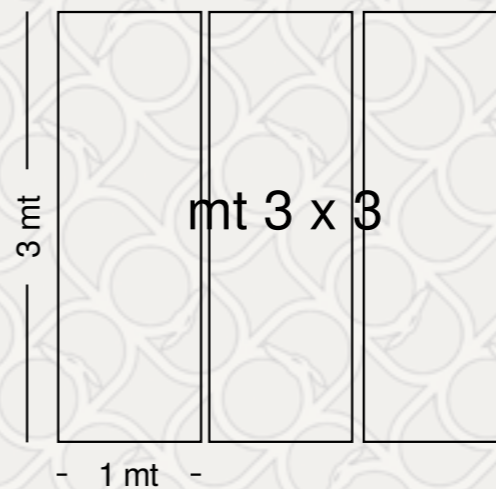

ARCADES decorative panels

Z18975

Z18976

Z18977