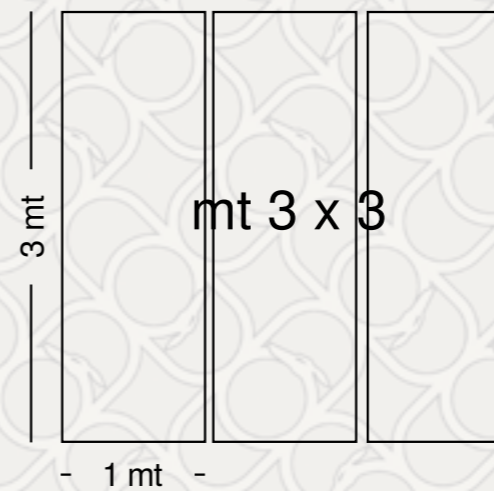

LABIRINT decorative panels